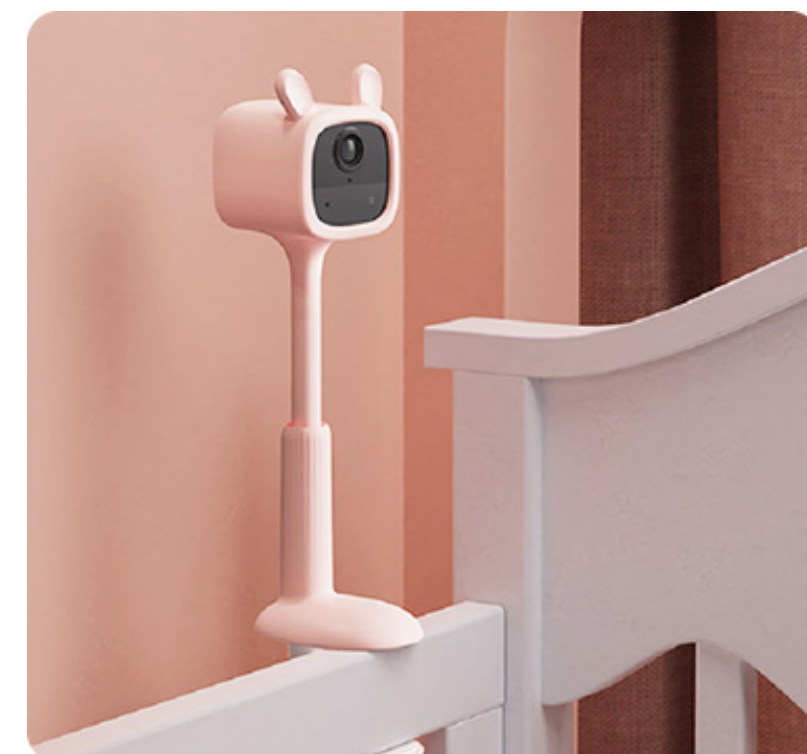

# The baby monitor designed with love, for love

We understand how new parents want the best for their babies, so we do our best to provide the best. The Baby Monitor 1 has undergone countless designs and redesigns, as well as rigid lab testing before we finalize every little detail.

## Two cute options for any room

This cute and petite accessory harmonizes with any baby's sleeping area. Choose between the two color versions, or just get both for different rooms!

## Made with baby-safe materials

With non-toxic silicone with no sharp edges on the camera body, the Baby Monitor 1 is safe to use anywhere with little ones.

## Zero wire, zero worry

With a 100% wire-free setup, the Baby Monitor 1 keeps curious tiny hands or walking toddlers away from dangerous cords.