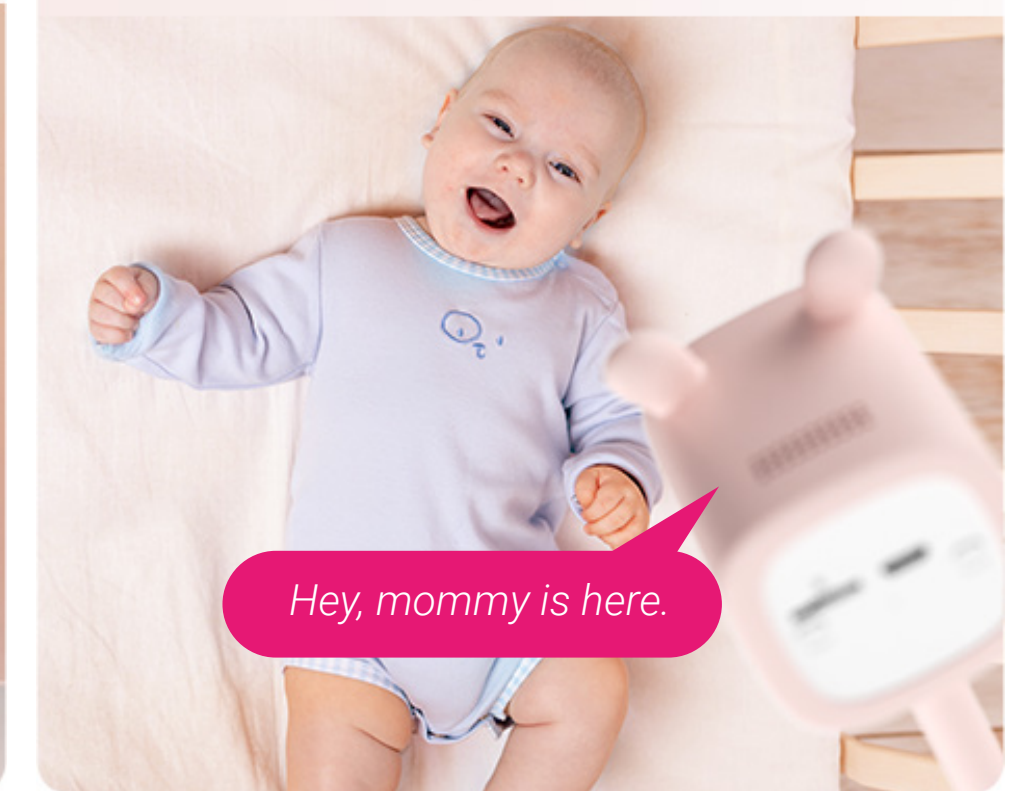

## All-night battery<sup>1</sup>

Though it's one of the smallest battery cameras in the market, the Baby Monitor 1 optimizes response time to detect your baby's activities and alert you – even while ensuring all-night operation.

## Talk and comfort in an easier way

---

If you can't reach the baby right away, the Baby Monitor 1 can be helpful. Upon detection of a crying sound, the monitor can auto-play soothing music to help calm them down. Also, parents can talk to their baby through the camera just as if they were by the baby's side.

**Auto-Play Soothing Music  
Upon Crying Detection**

**High-Quality  
Two-Way Talk**

## See and interact via bigger screens

---

With the EZVIZ App, you can see every detail in Full HD 1080p quality. What's better, for parents who want to multi-task while babysitting, they can initiate the live feed simply by saying "Hey Google" or "Alexa."