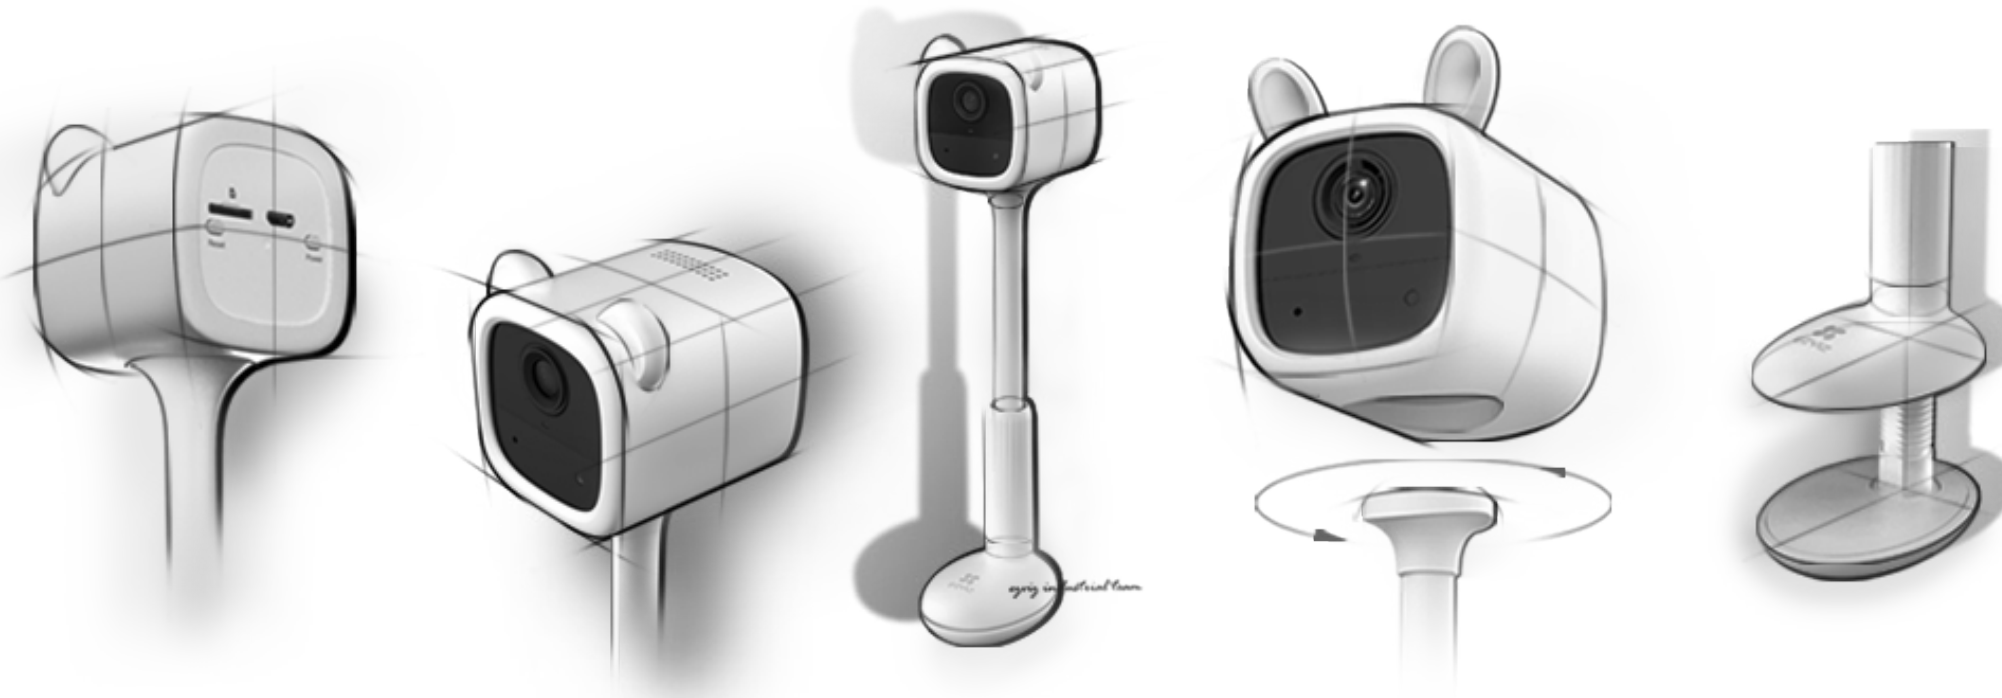

**EUROPEAN
PRODUCT
DESIGN
AWARD™**
2022 Top Design

The baby monitor designed with love, for love

We understand how new parents want the best for their babies, so we do our best to provide the best. The Baby Monitor 1 has undergone countless designs and redesigns, as well as rigid lab testing before we finalize every little detail.