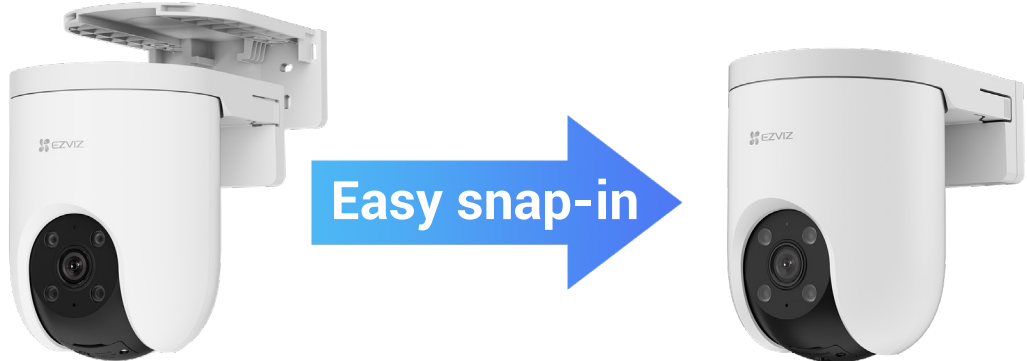

Adjustable sound and light alarm

Equipped with an active defense function, this camera offers an additional level of security. When it senses intruders, it triggers a powerful siren and illuminates with two spotlights² to deter them on the spot. What's more, users have the flexibility to customize the sound and light alarm settings to suit their preferences.

Smart integration, hands-free control

Easily manage your H8c 4G via the EZVIZ App. What's better, you can voice-enable the live viewing with "Hey Google" or "Alexa" to check what's happening on a bigger screen.

Detachable mount plate makes installation easy

The H8c 4G facilitates the setup process. By detaching the mounting base from the camera body, you can install it separately, eliminating the need to hold the entire camera in place while finding the optimal installation spot.