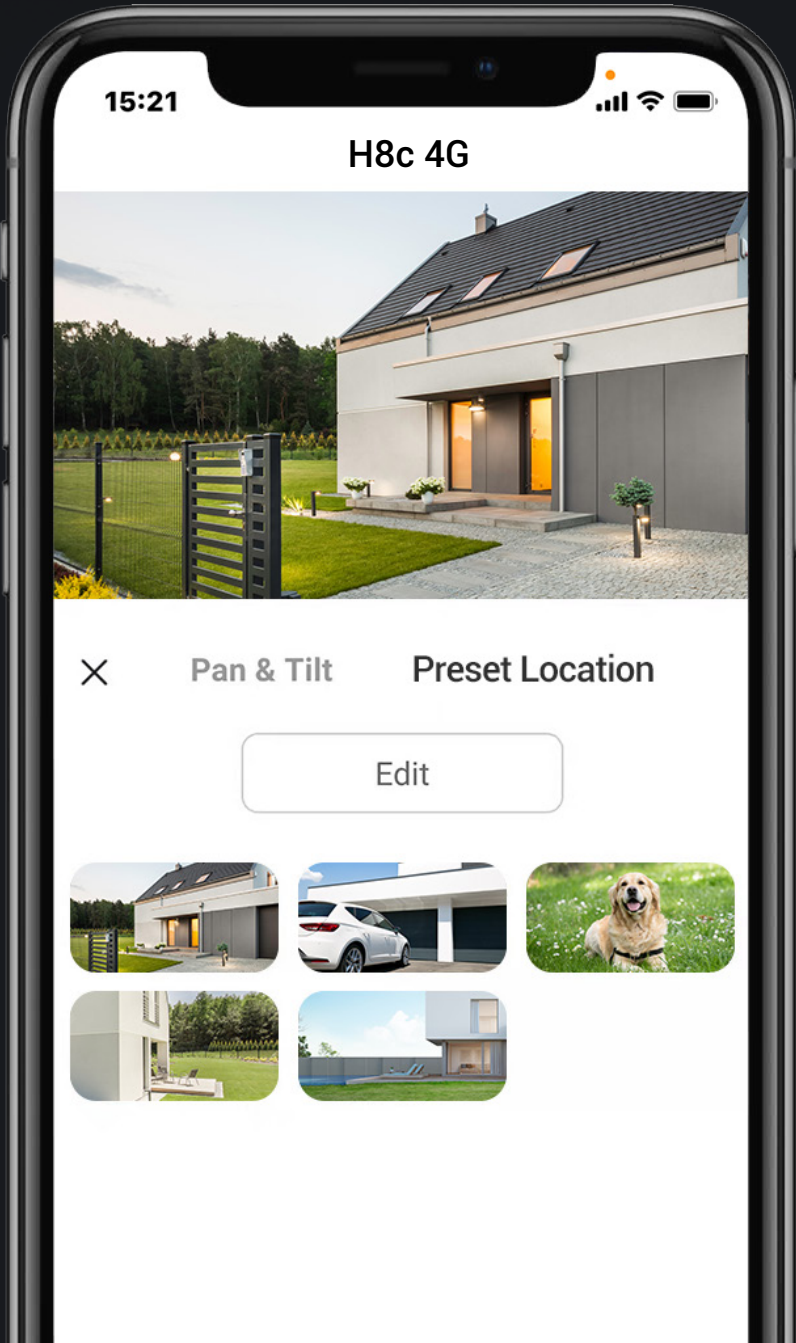

02 Advanced detection for enhanced peace-of-mind

The built-in AI algorithm enables the camera to discern moving individuals and vehicles, minimizing false alerts triggered by natural surroundings like falling leaves or insects. It also promptly notifies you if an unauthorized vehicle parks in your property area.

 AI-Powered Human / Vehicle Shape Detection

 Customizable Detection Zone

 No Subscription Fee

03 Detect and track all the crucial moments

The H8c 4G sets humans apart from animals or other irrelevant objects' movements. When it detects human activity, it locks onto the target and autonomously tracks the motion, leaving nothing unnoticed in your watchful gaze.

 Human Motion Auto-Tracking

04 One click return to the preset location

No matter how complicated the tracking is, the camera always knows it's way back to your preferred viewing angle. You can pinpoint up to 12 angles via the EZVIZ App. Just click on your pre-set dots and the camera will automatically resume its place.

Front Gate

Garage

Backyard

Designed to make protection last all night

01 *Impressive, far-reaching night vision*

The H8c 4G camera ensures that no one sneaks in under the cover of darkness. It helps you see far enough to know what's going on around your home.