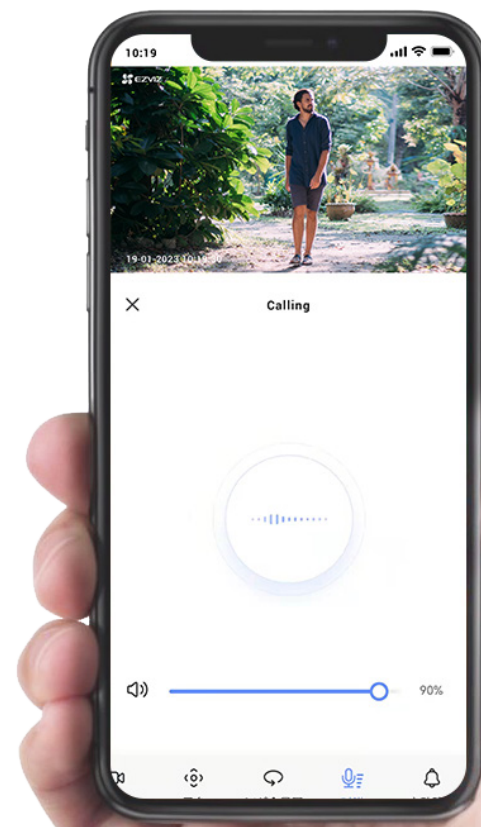

 Human Motion Auto-Tracking

04 One click return to the preset location

No matter how complicated the tracking is, the camera always knows it's way back to your preferred viewing angle. You can pinpoint up to 12 angles via the EZVIZ App. Just click on your pre-set dots and the camera will automatically resume its place.

30 m (98 ft)

20 m (65 ft)

02 *Three useful night vision modes will suit any need*

- **Full-color night vision**

With its F1.6 large-aperture lens and dual built-in spotlights, the H8c 4G adds lights to video for improved clarity, resulting in vibrant and detailed color imaging for enhanced home security.

- **Black-and-white night vision**

If you don't want the lighting to disturb your neighbors, just go with the infrared night vision by changing on the EZVIZ App.

- **Smart night vision**

Or, let the camera decide. In smart mode, the camera will automatically light up the environment upon detection of human motion.

Speak to uninvited visitors using just your smartphone

Enjoy two-way communications by simply using your phone. Or, pre-record specific voice messages that automatically play when people are detected on camera.