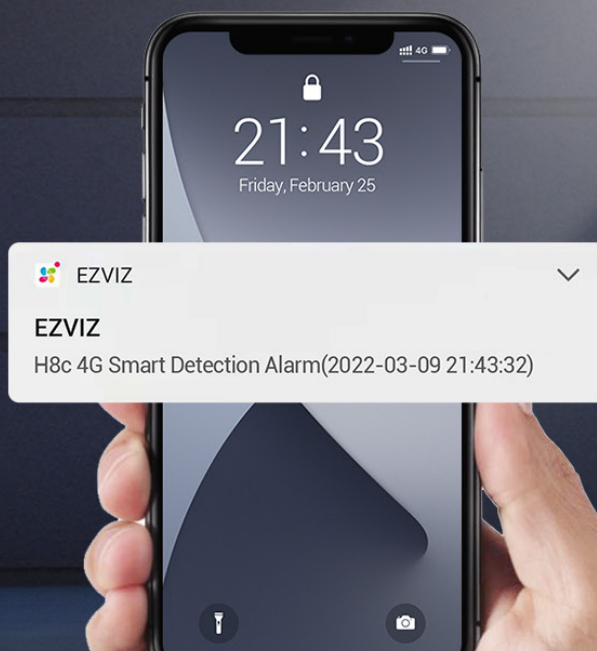

- **Black-and-white night vision**

If you don't want the lighting to disturb your neighbors, just go with the infrared night vision by changing on the EZVIZ App.

- **Smart night vision**

Or, let the camera decide. In smart mode, the camera will automatically light up the environment upon detection of human motion.

Speak to uninvited visitors using just your smartphone

Enjoy two-way communications by simply using your phone. Or, pre-record specific voice messages that automatically play when people are detected on camera.

Adjustable sound and light alarm

Equipped with an active defense function, this camera offers an additional level of security. When it senses intruders, it triggers a powerful siren and illuminates with two spotlights² to deter them on the spot. What's more, users have the flexibility to customize the sound and light alarm settings to suit their preferences.

Smart integration, hands-free control

Easily manage your H8c 4G via the EZVIZ App. What's better, you can voice-enable the live viewing with "Hey Google" or "Alexa" to check what's happening on a bigger screen.